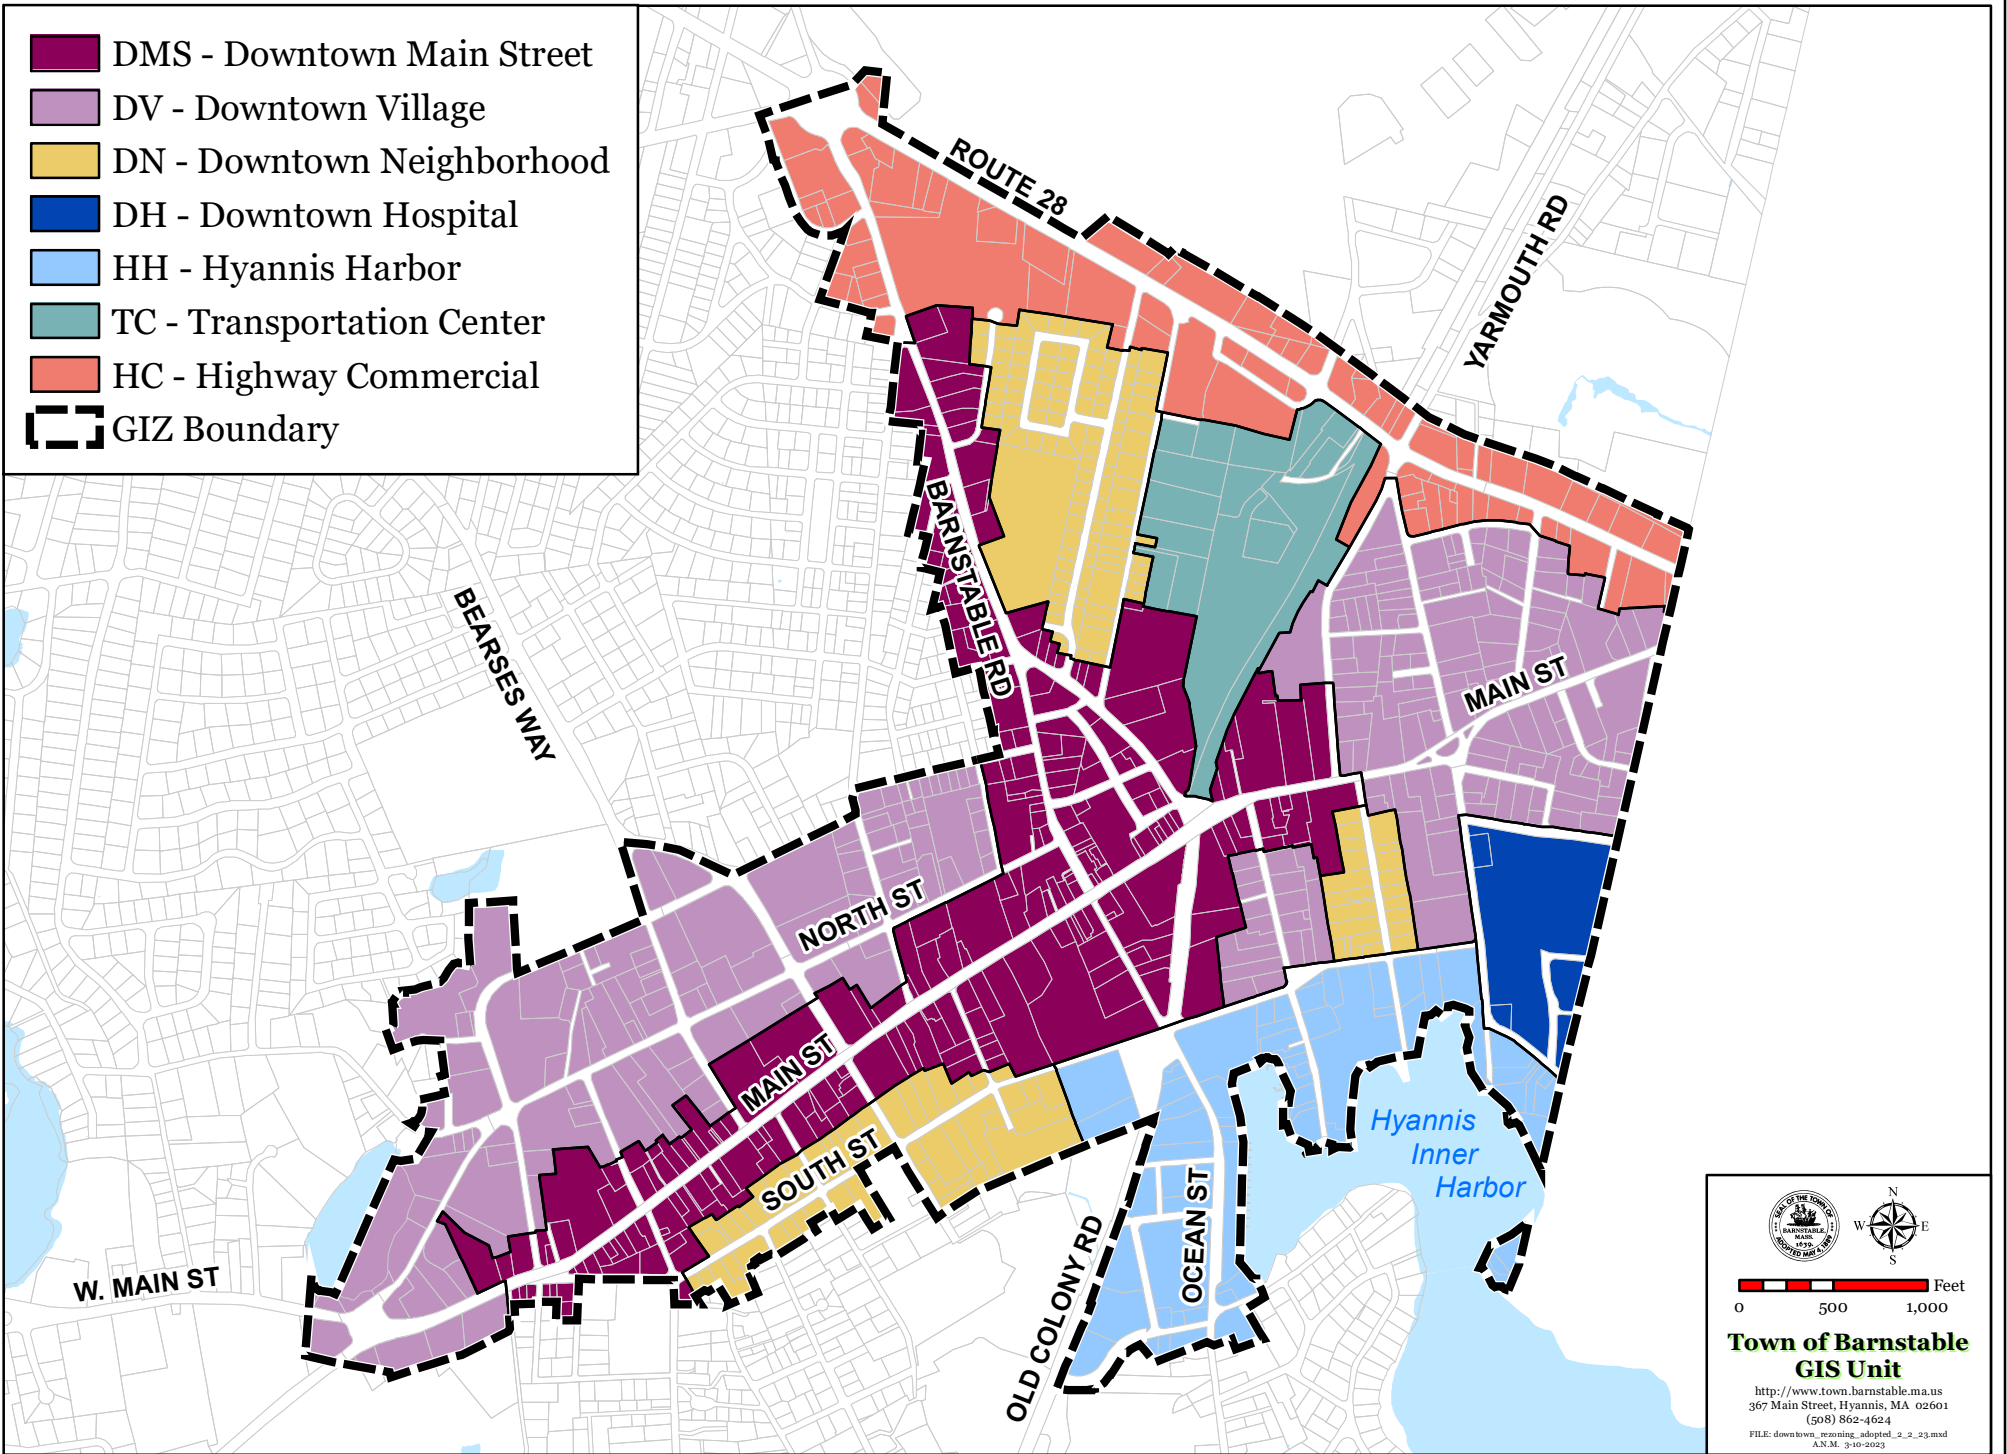

# Downtown Hyannis Zoning Districts

Approved On: February 2, 2023

-  DMS - Downtown Main Street
-  DV - Downtown Village
-  DN - Downtown Neighborhood
-  DH - Downtown Hospital
-  HH - Hyannis Harbor
-  TC - Transportation Center
-  HC - Highway Commercial
-  GIZ Boundary

**Town of Barnstable  
GIS Unit**

<http://www.town.barnstable.ma.us>  
 367 Main Street, Hyannis, MA 02601  
 (508) 862-4624

FILE: downtown\_rezoning\_adopted\_2\_2\_23.mxd  
 AN.M. 3-10-2023