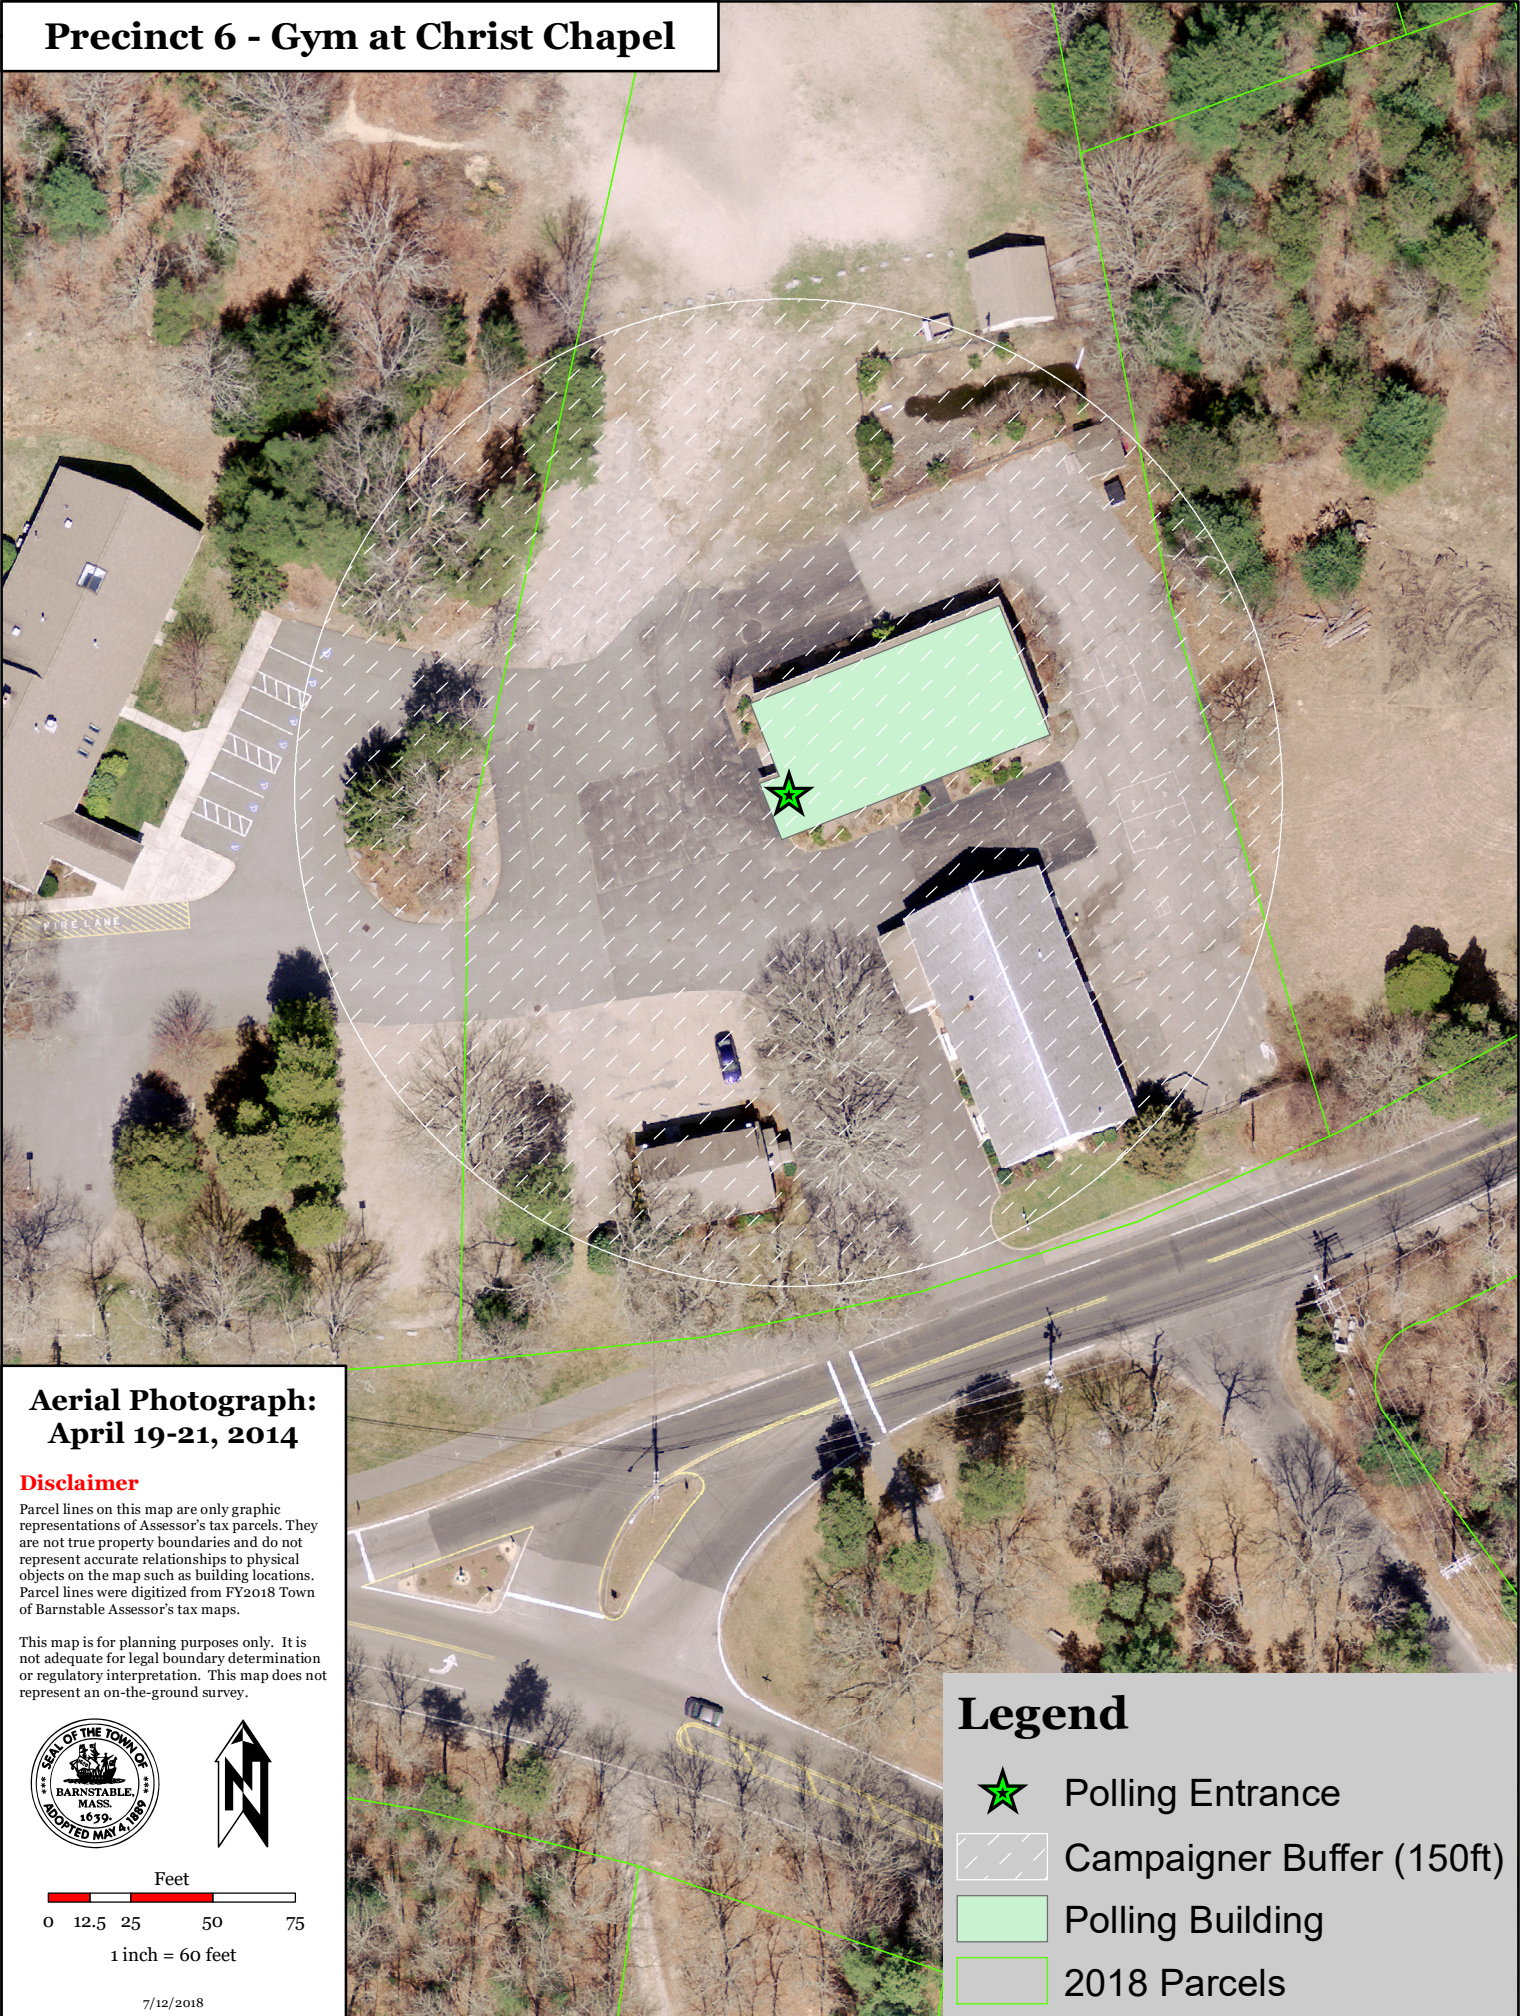

## Aerial Photograph: April 19-21, 2014

### Disclaimer

Parcel lines on this map are only graphic representations of Assessor's tax parcels. They are not true property boundaries and do not represent accurate relationships to physical objects on the map such as building locations. Parcel lines were digitized from FY2018 Town of Barnstable Assessor's tax maps.

This map is for planning purposes only. It is not adequate for legal boundary determination or regulatory interpretation. This map does not represent an on-the-ground survey.

Feet

0 12.5 25 50 75

1 inch = 60 feet

## Legend

Polling Entrance

Campaigner Buffer (150ft)

Polling Building

2018 Parcels