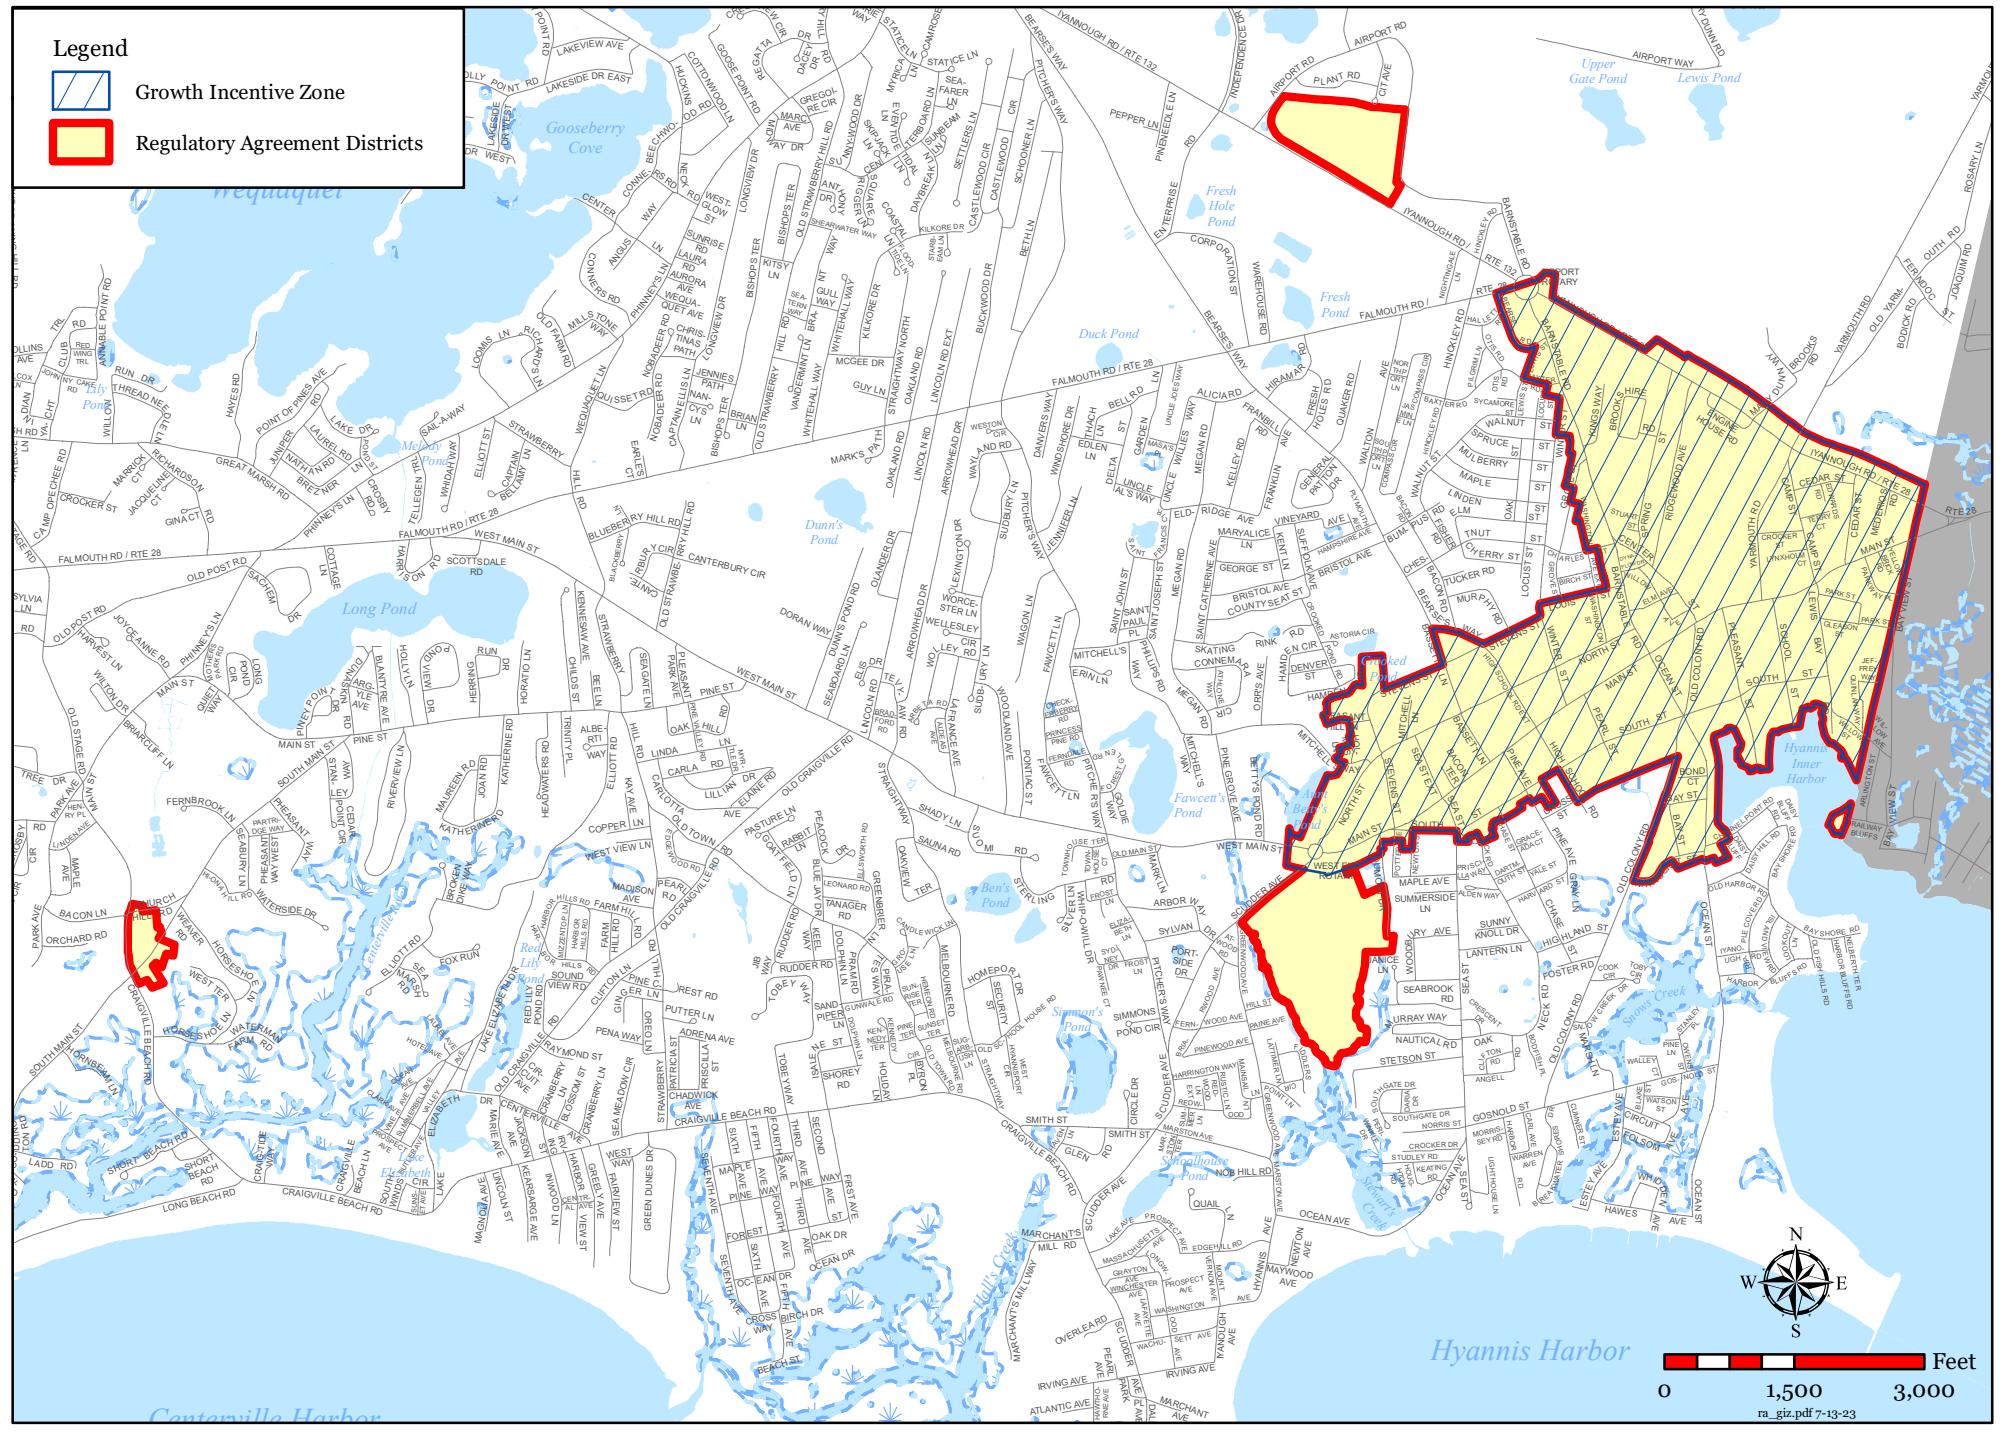

Growth Incentive Zone and Regulatory Agreement District Map

Legend

-  Growth Incentive Zone
-  Regulatory Agreement Districts

0 1,500 3,000
Feet
ra_giz.pdf 7-13-23